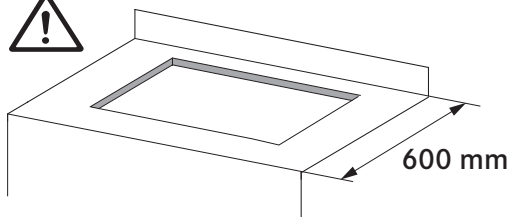

380V - 415V 2N ~

L1	Brown
L2	Black
N	Blue
N	Grey
⊕	Yellow / Green

380V - 415V 2N ~

L1	Brown
L2	Black
N1	Blue
N2	Grey
⊕	Yellow / Green

4x

D

50 mm

2x