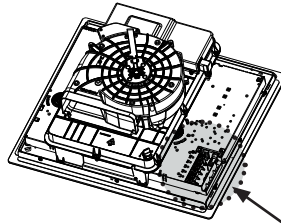

# GALILEO SLIM A600

**A**

**B**

1

2

3

220V - 240V 1N ~

L	Black
L	Brown
N	Blue
N	Grey
⊕	Yellow / Green

380V - 415V 2N ~

L1	Brown
L2	Black
N	Blue
N	Grey
⊕	Yellow / Green

380V - 415V 2N ~

L1	Brown
L2	Black
N1	Blue
N2	Grey
⊕	Yellow / Green

4x

D

50 mm

2x