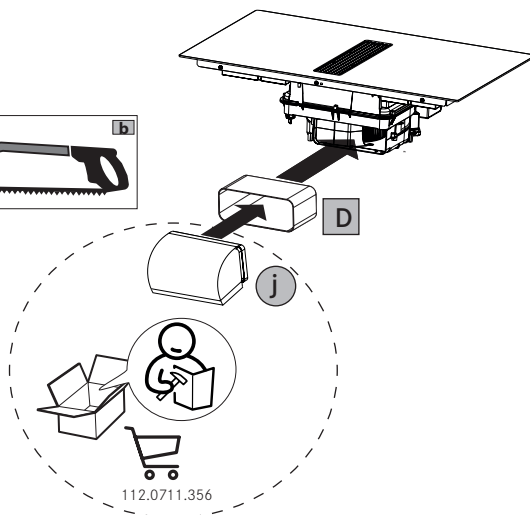

4x

D

50 mm

2x

D

50 mm

112.0711.356