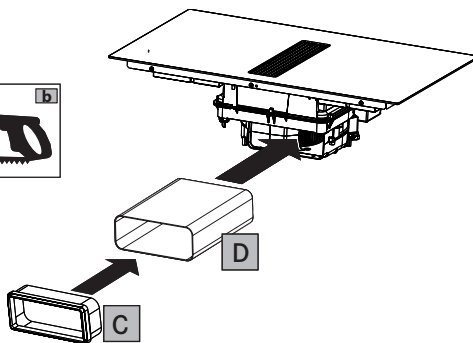

380V - 415V 2N ~

L1	Brown
L2	Black
N	Blue
N	Grey
⊕	Yellow / Green

380V - 415V 2N ~

L1	Brown
L2	Black
N1	Blue
N2	Grey
⊕	Yellow / Green

4x

D

50 mm

2x