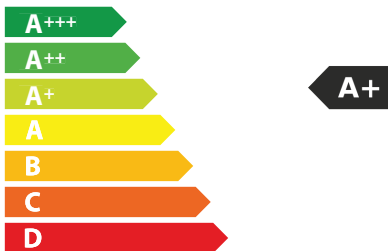

44

кВт·г/рік

A_{BCDEFG}

A_{BCDEFG}