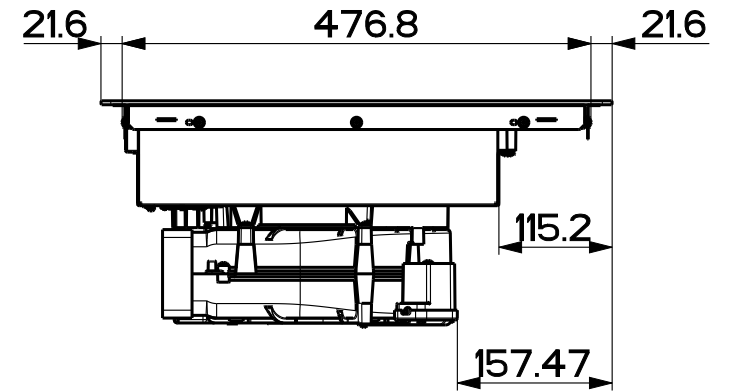

Created by **Bellucci, Daniele**

Denomination
DIMENSIONAL DRAWING G5 FRANKE

Lang **EN**  Sheet **1/2**

Modif.by

Approved by **Bellucci, Daniele**

Approval date **13-Feb-2020**

Doc. status **Released**

Drawing N. 340006_888	Rev 01
---------------------------------	------------------

Created by Bellucci, Daniele	
Denomination	
DIMENSIONAL DRAWING G5 FRANKE	
Lang EN	Sheet 2/2
Modif.by	
Approved by Bellucci, Daniele	
Approval date 13-Feb-2020	
Doc. status Released	
Drawing N.	Rev
340006_888	01