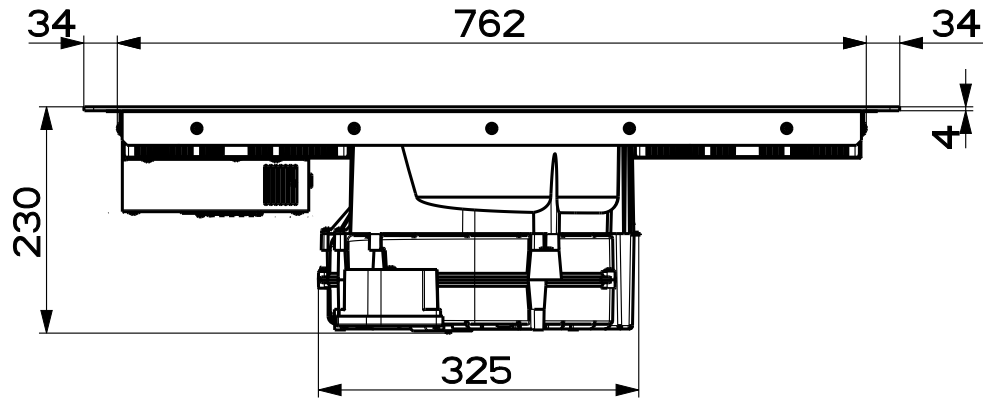

Created by **Bellucci, Daniele**

Denomination
DIMENSIONAL DRAWING G5 FRANKE

Lang **EN**  Sheet **1/2**

Modif.by

Approved by **Bellucci, Daniele**

Approval date **13-Feb-2020**

Doc. status **Released**

Drawing N. 340006_888	Rev 01
---------------------------------	------------------

Created by Bellucci, Daniele	
Denomination	
DIMENSIONAL DRAWING G5 FRANKE	
Lang EN	Sheet 2/2
Modif.by	
Approved by Bellucci, Daniele	
Approval date 13-Feb-2020	
Doc. status Released	
Drawing N.	Rev
340006_888	01