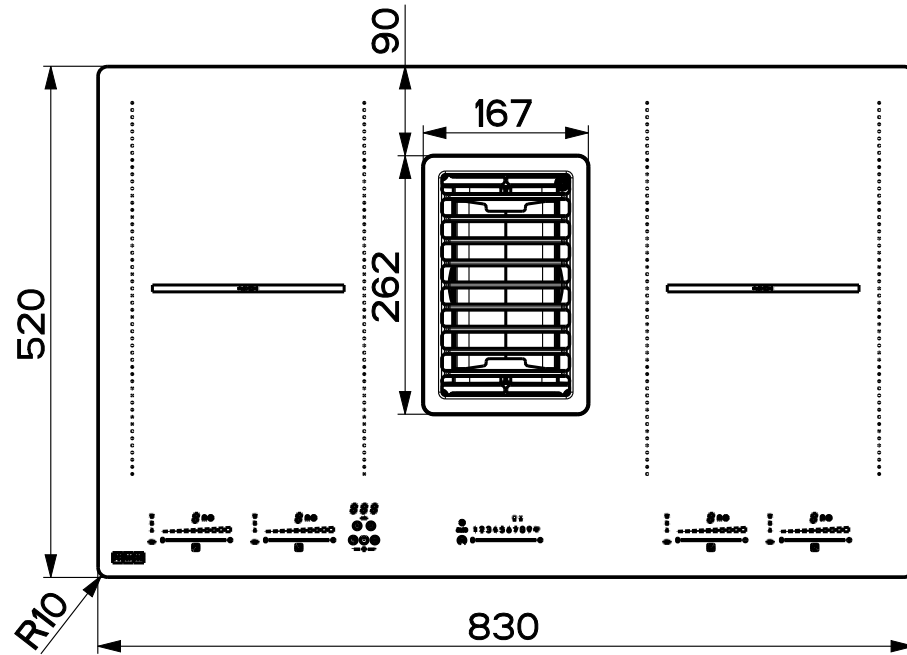

Created by **Bellucci, Daniele**

Denomination
DIMENSIONAL DRAWING G5 FRANKE

Lang **EN**  Sheet **1/2**

Modif.by

Approved by **Bellucci, Daniele**

Approval date **13-Feb-2020**

Doc. status **Released**

Drawing N. 340006_888	Rev 01
---------------------------------	------------------

Created by Bellucci, Daniele	
Denomination	
DIMENSIONAL DRAWING G5 FRANKE	
Lang EN	Sheet 2/2
Modif.by	
Approved by Bellucci, Daniele	
Approval date 13-Feb-2020	
Doc. status Released	
Drawing N.	Rev
340006_888	01